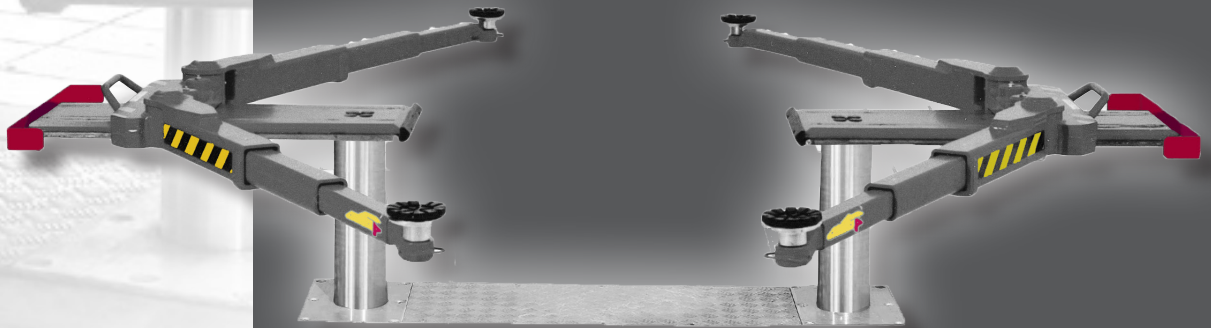

A real allrounder!

autop Masterlift 2.35 Saav 135

The swivel arm lift Masterlift „Van“ has been developed to lift up a very large range of private cars as well as off-roaders, great volume cars and light goods vehicles.

These swivel arm bridges can be easily exchanged with the classic repair platforms. In this way you are able to follow even particular modifications of the service business within your workshop. Individual lifting pads allow a safe lifting of the different vehicles.

Professional lifting technology!